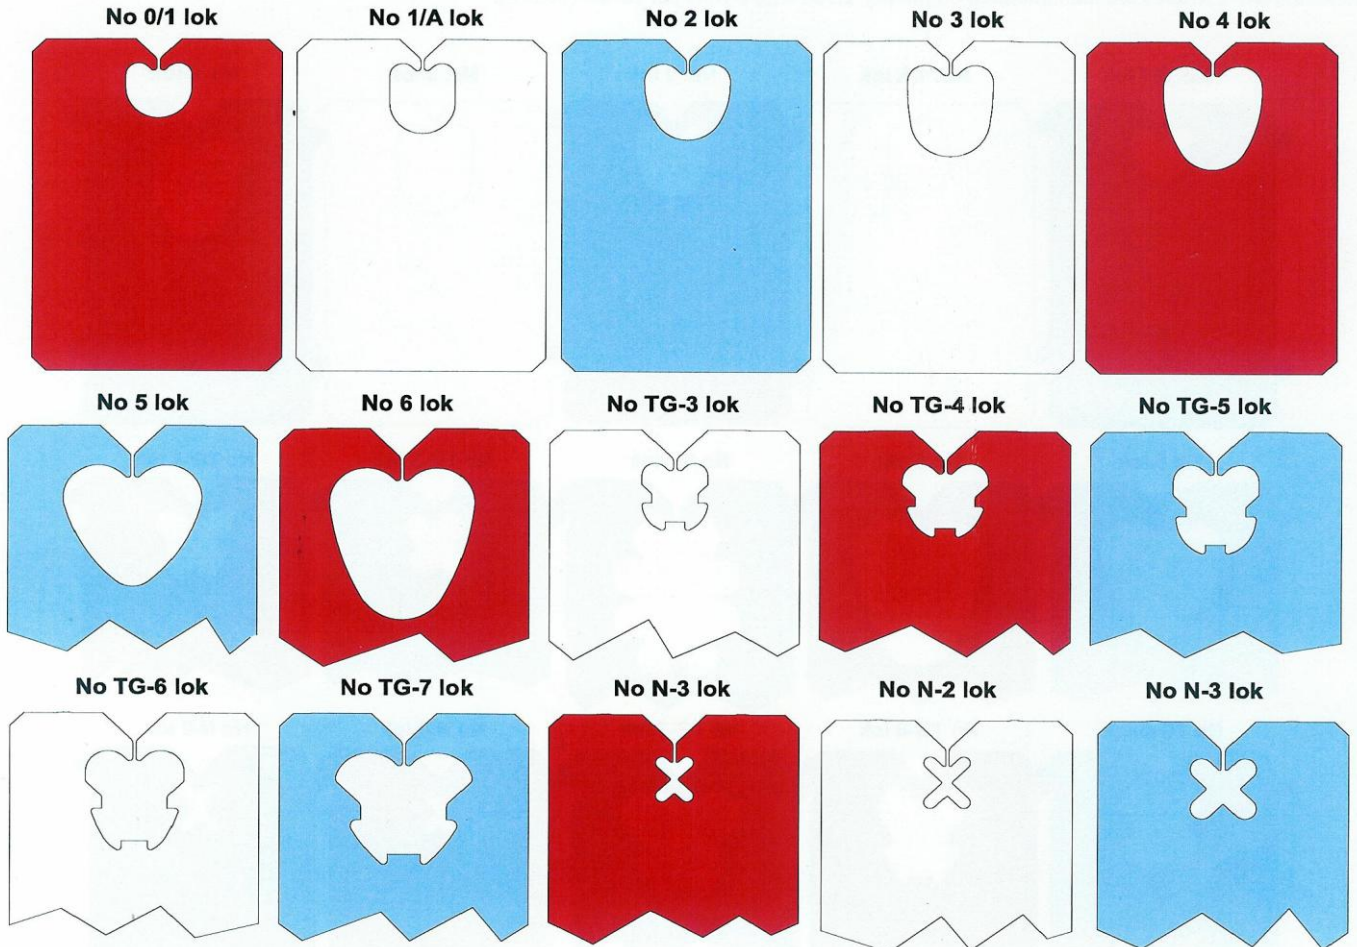

# AUTOMATIC BAG CLOSURES

## Series ZI

Series ZI are designed for use with Kwik Lok Automatic Bag Closing Machines. The closures can be used with most plastic bags (film or net). The closures are available in three plastic colors. Multi-colored packs are not available. A variety of lok opening sizes permit the closure to be used on a wide variety of package types and sizes.

Series ZI Closures are manufactured on rolls of 2,100 with 8 rolls per carton (16.8M).

**HEAVY DUTY CLOSURES  
UP TO 10 LBS  
CONTENT WEIGHT**

Heavy Duty  
0.045"

### SPECIFICATIONS

Minimum Order Quantity: ..... 16,800  
 Size: ..... 1-11/64" wide x 1-11/16" long  
 Plastic Thickness: ..... 0.045"  
 Lok Opening Sizes: ..... 0/1, 1/A, 2, 3, 4, 5, 6, TG-3, TG-4, TG-5, TG-6, TG-7, N-1, N-2, N-3  
 Plastic Colors: ..... White, Red, Blue  
 Approximate Shipping Weights: ..... 16.8M Packs, 56 Lbs