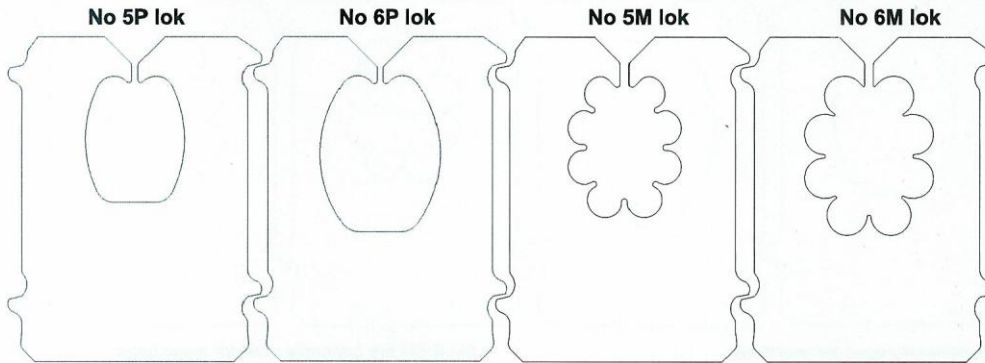

AUTOMATIC BAG CLOSURES

Series Z72-NRP

Series Z72-NRP are designed for use with Kwik Lok Automatic Bag Closing Machines. The closures can be used with most plastic bags (film or net). The closures are available in white plastic only. A variety of lok opening sizes permit the closure to be used on a wide variety of package types and sizes. The closures use Kwik Lok's latest web design that eliminates plastic web residue on the packaging line.

Series Z72-NRP Closures are manufactured on rolls of 1,050 with 8 rolls per carton (8.4M).

5P & 6P are generally used for poly bags

5M & 6M are generally used for mesh bags