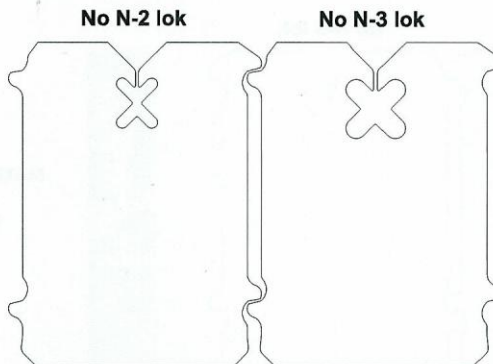

## Series Z72-NRP

Series Z72-NRP are designed for use with Kwik Lok Automatic Bag Closing Machines. The closures can be used with most plastic bags (film or net). The closures are available in white plastic only. A variety of lok opening sizes permit the closure to be used on a wide variety of package types and sizes. The closures use Kwik Lok's latest web design that eliminates plastic web residue on the packaging line.

Series Z72-NRP Closures are manufactured on rolls of 1,050 with 8 rolls per carton (8.4M).

5P & 6P are generally used for poly bags

5M & 6M are generally used for mesh bags

N-2 & N-3 are generally used for net bags

**EXTRA HEAVY DUTY CLOSURES  
UP TO 25 LBS  
CONTENT WEIGHT**

Extra Heavy Duty  
0.072"

### SPECIFICATIONS

Minimum Order Quantity: ..... 8,400  
 Size: ..... 1-11/64" wide x 1-11/16" long  
 Plastic Thickness: ..... 0.072"  
 Lok Opening Sizes: ..... 5P, 6P, 5M, 6M, N-2, N-3  
 Plastic Colors: ..... White Only  
 Approximate Shipping Weights: ..... 8.4M Packs, 45 Lbs