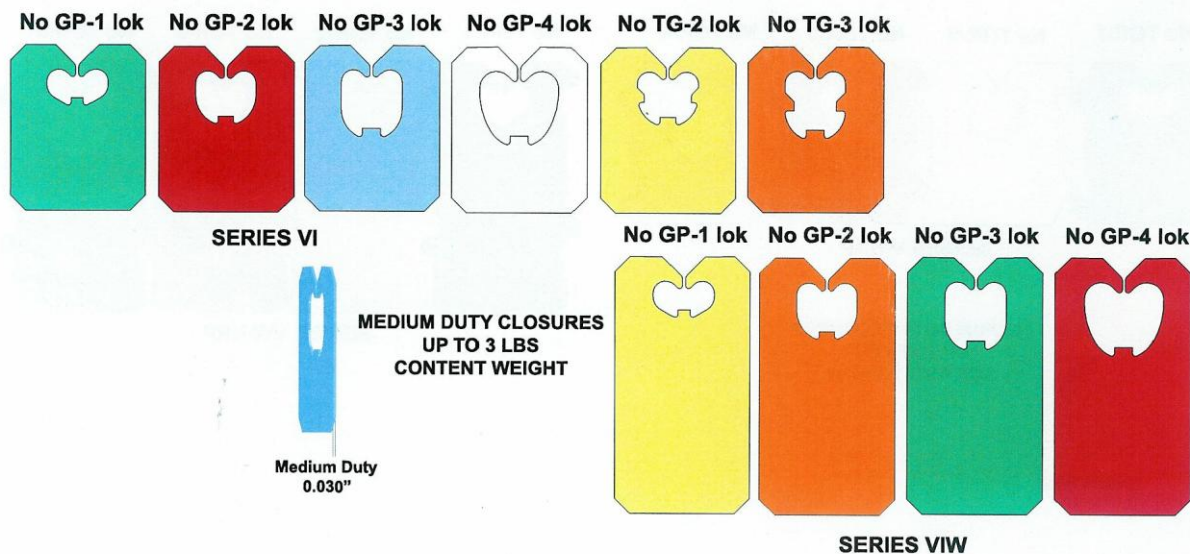

# AUTOMATIC BAG CLOSURES

## Series VI & VIW

**Series VI, Series VIW** are designed for use with Kwik Lok Automatic Bag Closing Machines. The closures can be used with most plastic bags. The larger VIW closure was designed for packagers that require additional surface for multi-line printing of dates, codes, prices, etc. The closures are available in seven plastic colors. Multi-colored packs are not available. A variety of lok opening sizes permit the closure to be used on a wide variety of package types and sizes.

### SPECIFICATIONS

Minimum Order Quantity:

Series VI: ..... 75,000

Series VIW: ..... 50,000

Size:

Series VI: ..... 23/32" wide x 7/8" long

Series VIW: ..... 11/16" wide x 1-5/16" long

Plastic Thickness: ..... 0.030"

Lok Opening Sizes:

Series VI: ..... GP-1, GP-2, GP-3, GP-4, TG-2, TG-3

Series VIW: ..... GP-1, GP-2, GP-3, GP-4

Plastic Colors: ..... White, Red, Blue, Orange, Green, Yellow, Tan

Approximate Shipping Weights: