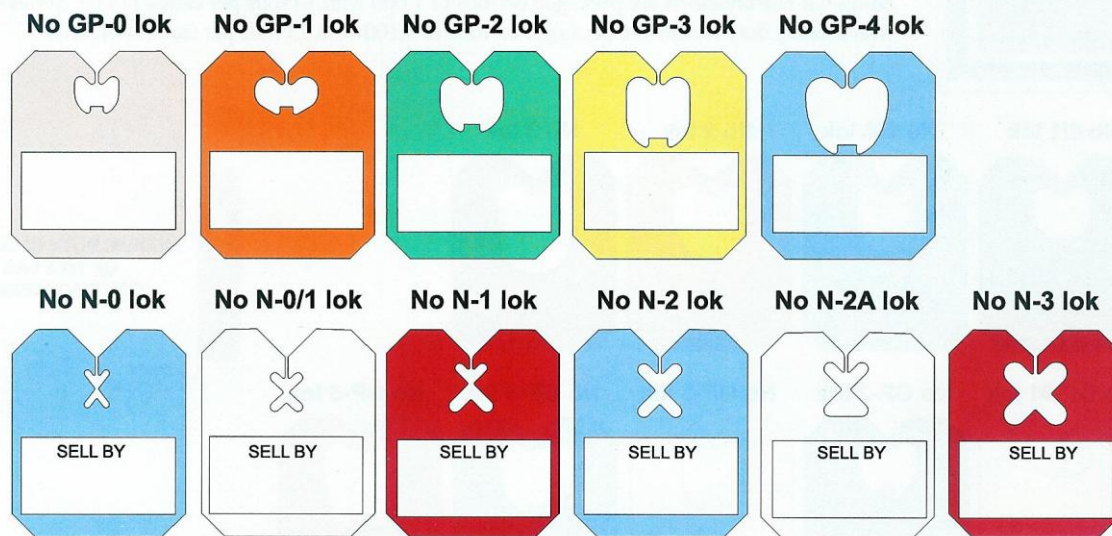

SEMIAUTOMATIC BAG CLOSURES

Series RL & SL

(Including Series RLS, RLP, SLP & RLSP)

Series RL and SL are manufactured with a small white label affixed to the closure. The label is absorbant, allowing the closure to be printed with price, date, codes or other information. The closures can be used with Kwik Lok's 1002 or 086 Semiautomatic machines.

Series RL (medium duty) are manufactured in seven plastic colors and several lok opening sizes for closing plastic bags (film or net). The closures are manufactured on rolls containing 2,500 closures with 6 rolls per carton (15M).

Series RLP and SLP are identical to Series RL and SL above except the label is preprinted with the words "SELL BY".

Series RLS and RLSP are packaged on smaller rolls for use with Kwik Lok's 1003 Machine. Each roll contains 1,250 closures with 10 rolls per carton (12.5M). Multiple colors can be packaged in each carton, with a minimum of 5 rolls per color (6.25M).

Heavy duty plastic recommended for net bag openings.

SPECIFICATIONS

Minimum Order Quantity:	
Series RL & RLP:	15,000
Series SL & SLP:	11,100
Series RLS & RLSP:	12,500
Size:	27/32" wide x 1" long
Plastic Thickness:	
Medium Duty:	0.030"
Heavy Duty:	0.045"
Lok Opening Sizes:	GP-0, GP-1, GP-2, GP-3, GP-4, N-0, N-0/1, N-1, N-2, N-2A, N-3
Plastic Colors:	
Series RL, RLP & RLSP:	White, Red, Blue, Orange, Green, Yellow, Tan
Series SL & SLP:	White, Red, Blue
Approximate Shipping Weights:	
Series RL & RLP:	15M Pack, 16 Lbs
Series RLS & RLSP:	12.5M Pack, 13 Lbs
Series SL & SLP:	11.1M Pack, 7.7 Lbs