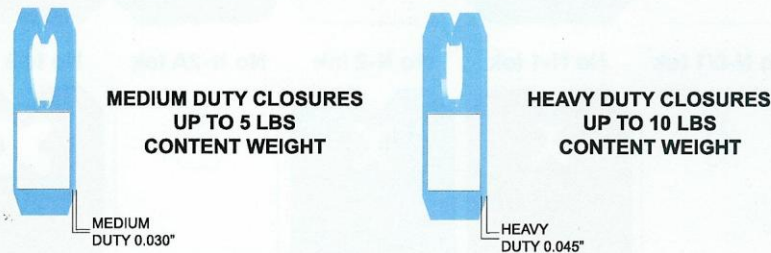

Series SL (heavy duty) are manufactured in three plastic colors and several lok opening sizes for closing plastic bags (film and net). The closures are manufactured on rolls containing 1,850 closures with 6 rolls per carton (11.1M).

Series RLP and SLP are identical to Series RL and SL above except the label is preprinted with the words "SELL BY".

Series RLS and RLSP are packaged on smaller rolls for use with Kwik Lok's 1003 Machine. Each roll contains 1,250 closures with 10 rolls per carton (12.5M). Multiple colors can be packaged in each carton, with a minimum of 5 rolls per color (6.25M).

Heavy duty plastic recommended for net bag openings.

SPECIFICATIONS

Minimum Order Quantity:	
Series RL & RLP:	15,000
Series SL & SLP:	11,100
Series RLS & RLSP:	12,500
Size:	27/32" wide x 1" long
Plastic Thickness:	
Medium Duty:	0.030"
Heavy Duty:	0.045"
Lok Opening Sizes:	GP-0, GP-1, GP-2, GP-3, GP-4, N-0, N-0/1, N-1, N-2, N-2A, N-3
Plastic Colors:	
Series RL, RLP & RLSP:	White, Red, Blue, Orange, Green, Yellow, Tan
Series SL & SLP:	White, Red, Blue
Approximate Shipping Weights:	
Series RL & RLP:	15M Pack, 16 Lbs
Series RLS & RLSP:	12.5M Pack, 13 Lbs
Series SL & SLP:	11.1M Pack, 7.7 Lbs