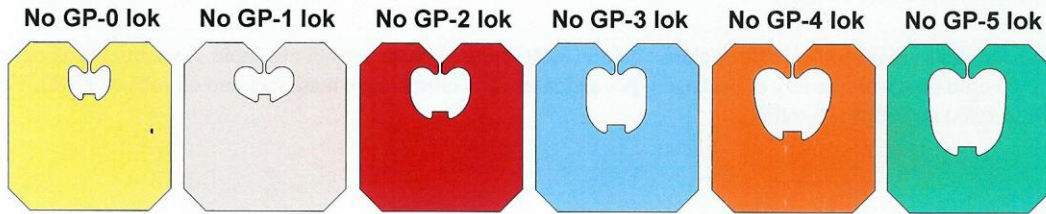

# SEMIAUTOMATIC BAG CLOSURES

## Series RJ

**Series RJ Striplok Closures** are designed for use with our 1003 & 086 Bag Closing Machines. The closures are smaller than the regular Series R and manufactured in seven plastic colors and a variety of lok opening sizes to meet many smaller retail bagged package requirements.

The closures are produced on rolls of 1,500 with 10 rolls per carton (15M).

**MEDIUM DUTY CLOSURES  
UP TO 5 LBS  
CONTENT WEIGHT**

MEDIUM  
DUTY 0.030"

### SPECIFICATIONS

Minimum Order Quantity: .....15,000  
 Size: .....27/32" wide x 57/64" long  
 Plastic Thickness: .....0.030"  
 Lok Opening Sizes: ..... GP-0, GP-1, GP-2, GP-3, GP-4, GP-5  
 Plastic Colors: ..... White, Red, Blue, Orange, Green, Yellow, Tan  
 Approximate Shipping Weight: ..... 15M Packs, 16 Lbs