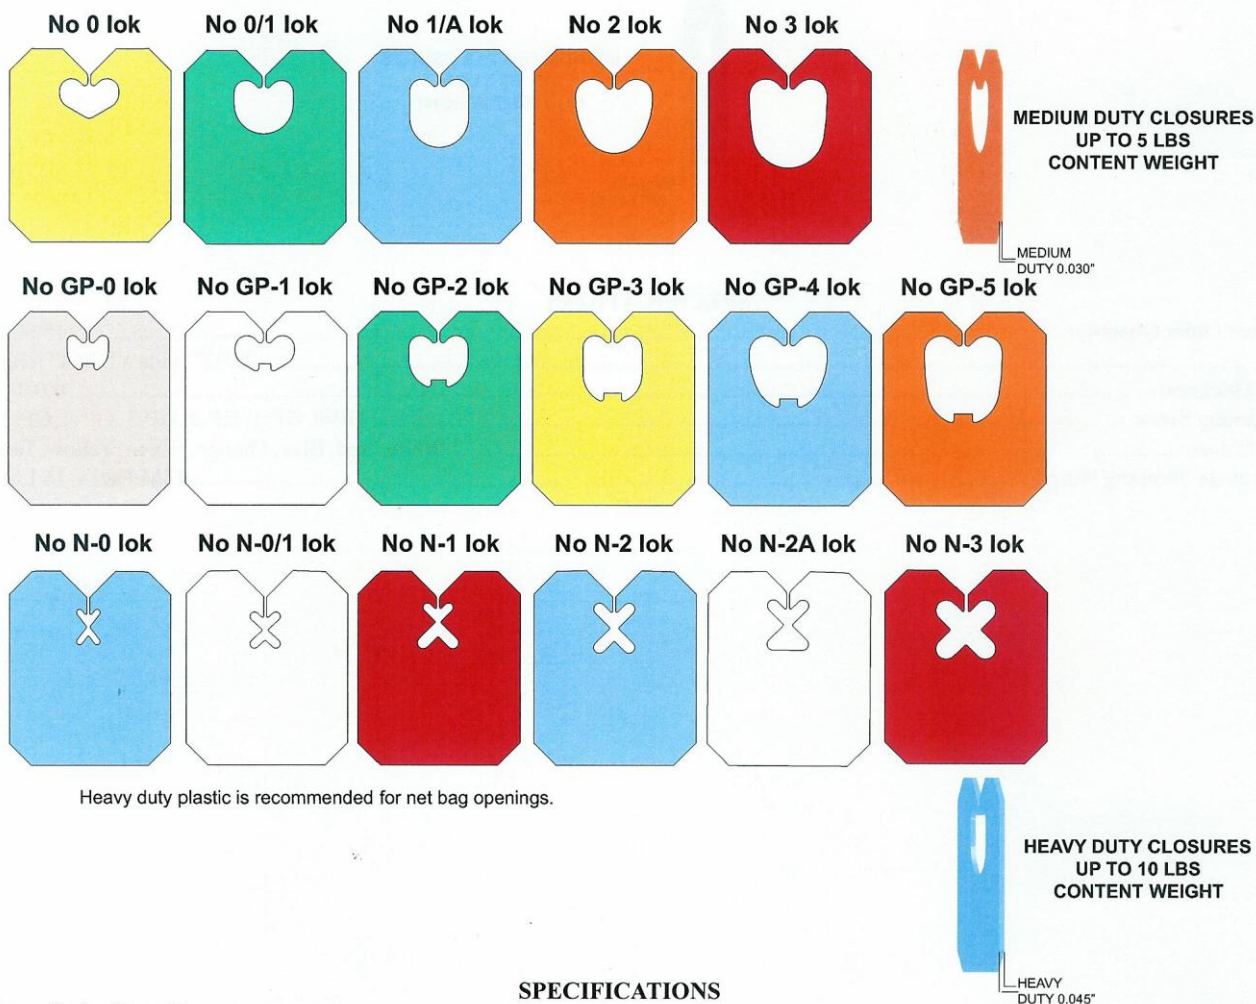

SEMI-AUTOMATIC BAG CLOSURES

Series R & S

Series R and Series S are designed for use with Kwik Lok Semiautomatic Bag Closing Machines. The closures can be used with most plastic bags (film and net).

Series R (medium duty) Striploks are available in seven plastic colors. Multi-colored packs are not available. A variety of lok opening sizes permit the closure to be used on a wide variety of package types and sizes. The closures are manufactured on rolls of 3,000. Two pack sizes are provided: 18M (6 rolls) and 45M (15 rolls).

Series S (heavy duty) Striploks are available in three plastic colors. Multi-colored packs are not available. A variety of lok opening sizes permit the closure to be used on a wide variety of package types and sizes. The closures are manufactured on rolls of 2,200. Two pack sizes are provided: 13.2M (6 rolls) and 33M (15 rolls).

Heavy Duty:0.045"

Lok Opening Sizes:

Series R & S:0, 0/1, 1/A, 2, 3, GP-0, GP-1, GP-2, GP-3, GP-4, GP-5, N-0, N-0/1, N-1, N-2, N-2A, N-3

Plastic Colors:

Series R: White, Red, Blue, Orange, Green, Yellow, Tan

Series S: White, Red, Blue

Approximate Shipping Weights:

Series R: 18M Pack, 19 Lbs; 45M Pack, 44 Lbs

Series S: 13.2M Pack, 20 Lbs; 33M Pack, 43 Lbs