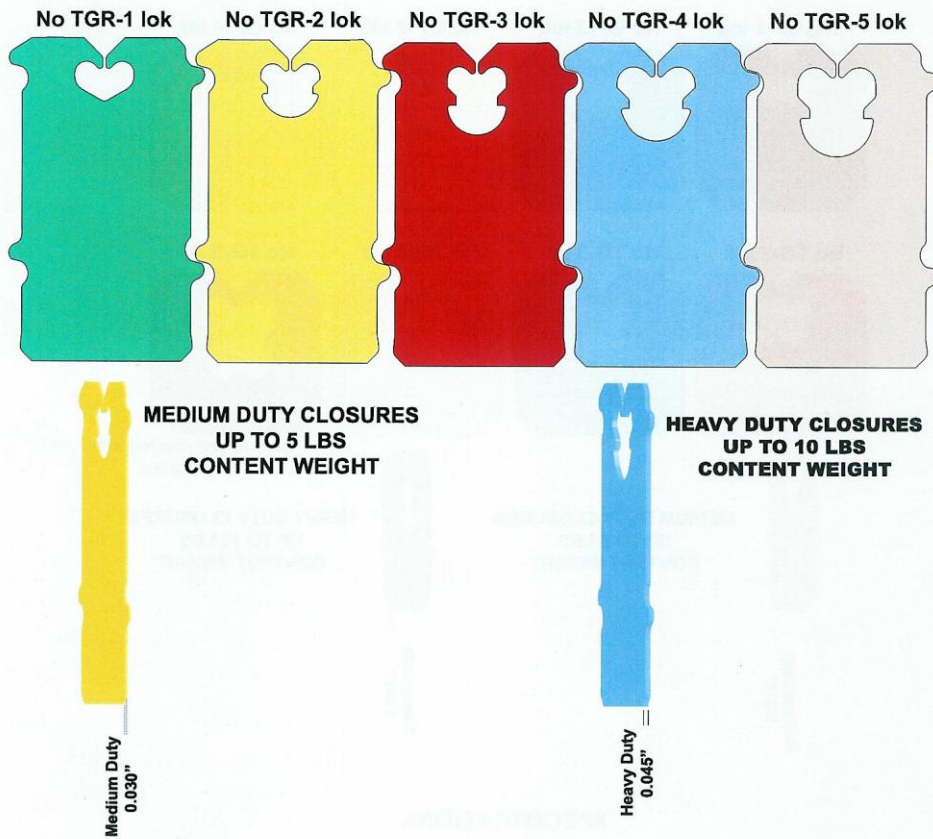

AUTOMATIC BAG CLOSURES

Series JW-NRP & KW-NRP

Series JW-NRP and Series KW-NRP are designed for use with Kwik Lok Automatic Bag Closing Machines. The closures can be used with most plastic bags (film and net). The larger closure was designed for packagers that required additional surface area for date, freshness coding. The closures use Kwik Lok's latest web design that eliminates plastic web residue on the packaging line.

Series JW-NRP (medium duty) Striploks are available in seven plastic colors. Multi-colored packs are not available. A variety of lok opening sizes permit the closure to be used on a wide variety of package types and sizes. The closures are manufactured on rolls of 4,000 with 8 rolls per carton (32M).

Series KW-NRP (heavy duty) Striploks are available in three plastic colors. Multi-colored packs are not available. A variety of lok opening sizes permit the closure to be used on a wide variety of package types and sizes. The closures are manufactured on rolls of 2,500 with 8 rolls per carton (20M).

SPECIFICATIONS

Minimum Order Quantity:	
Series JW-NRP:	32,000
Series KW-NRP:	20,000
Size:	7/8" wide x 1-11/16" long
Plastic Thickness:	
Medium Duty:	0.030"
Heavy Duty:	0.045"
Lok Opening Sizes:	TGR-1, TGR-2, TGR-3, TGR-4, TGR-5
Plastic Colors:	
Series JW-NRP:	White, Red, Blue, Orange, Green, Yellow, Tan
Series KW-NRP:	White, Red, Blue
Approximate Shipping Weights:	
Series JW-NRP:	32M Packs, 55 Lbs
Series KW-NRP:	20M Packs, 52 Lbs