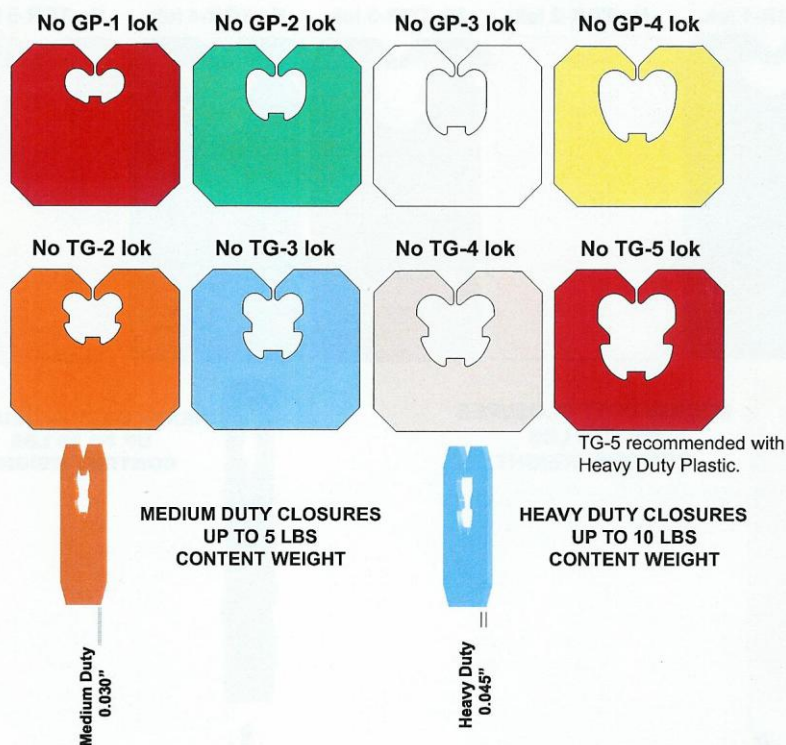

AUTOMATIC BAG CLOSURES

Series JI & KI

Series JI and Series KI are designed for use with Kwik Lok Automatic Bag Closing Machines. The closures can be used with most plastic bags (film and net).

Series JI (medium duty) Striploks are available in seven plastic colors. Multi-colored packs are not available. A variety of lok opening sizes permit the closure to be used on a wide variety of package types and sizes. The closures are manufactured on rolls of 4,000 with 15 rolls per carton (60M).

Series KI (heavy duty) Striploks are available in three plastic colors. Multi-colored packs are not available. A variety of lok opening sizes permit the closure to be used on a wide variety of package types and sizes. The closures are manufactured on rolls of 2,500 with 15 rolls per carton (37.5M).

SPECIFICATIONS

Minimum Order Quantity:	
Series JI:	60,000
Series KI:	37,500
Size:	27/32" wide x 7/8" long
Plastic Thickness:	
Medium Duty:	0.030"
Heavy Duty:	0.045"
Lok Opening Sizes:	GP-1, GP-2, GP-3, GP-4, TG-2, TG-3, TG-4, TG-5
Plastic Colors:	
Series JI:	White, Red, Blue, Orange, Green, Yellow, Tan
Series KI:	White, Red, Blue
Approximate Shipping Weights:	
Series JI:	60M Packs, 48 Lbs
Series KI:	37.5M Packs, 42 Lbs