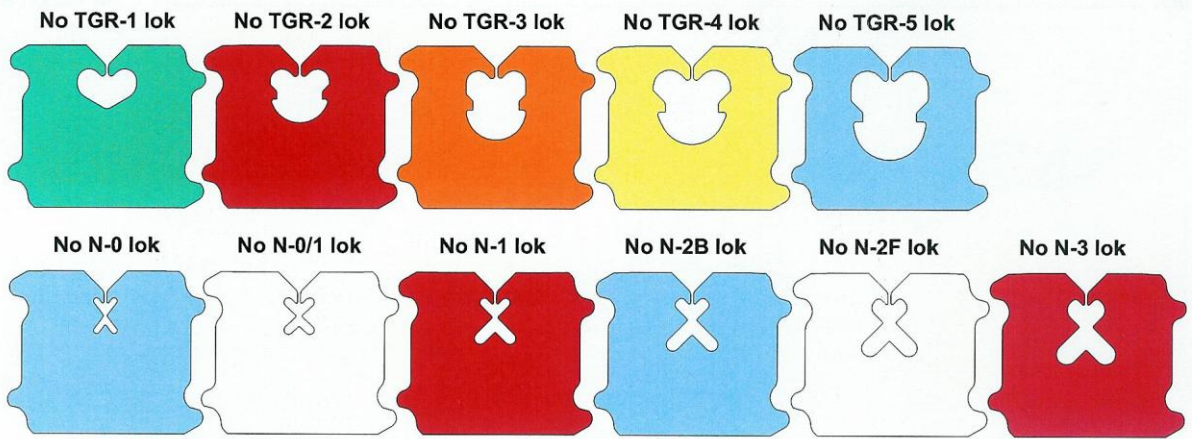

AUTOMATIC BAG CLOSURES

Series J-NRP & K-NRP

Series J-NRP and Series K-NRP are designed for use with Kwik Lok Automatic Bag Closing Machines. The closures can be used with most plastic bags (film and net). The closures use Kwik Lok's latest web design that eliminates plastic web residue on the packaging line.

Series J-NRP (medium duty) Striploks are available in seven plastic colors. Multi-colored packs are not available. A variety of lok opening sizes permit the closure to be used on a wide variety of package types and sizes. The closures are manufactured on rolls of 4,000 with 15 rolls per carton (60M).

Series K-NRP (heavy duty) Striploks are available in three plastic colors. Multi-colored packs are not available. A variety of lok opening sizes permit the closure to be used on a wide variety of package types and sizes. The closures are manufactured on rolls of 2,500 with 15 rolls per carton (37.5M).

Minimum Order Quantity:

Series J-NRP: 60,000

Series K-NRP: 37,500

Size: 27/32" wide x 7/8" long

Plastic Thickness:

Medium Duty: 0.030"

Heavy Duty: 0.045"

Lok Opening Sizes: TGR-1, TGR-2, TGR-3, TGR-4, TGR-5, N-0, N-0/1, N-1, N-2B, N-2F, N-3