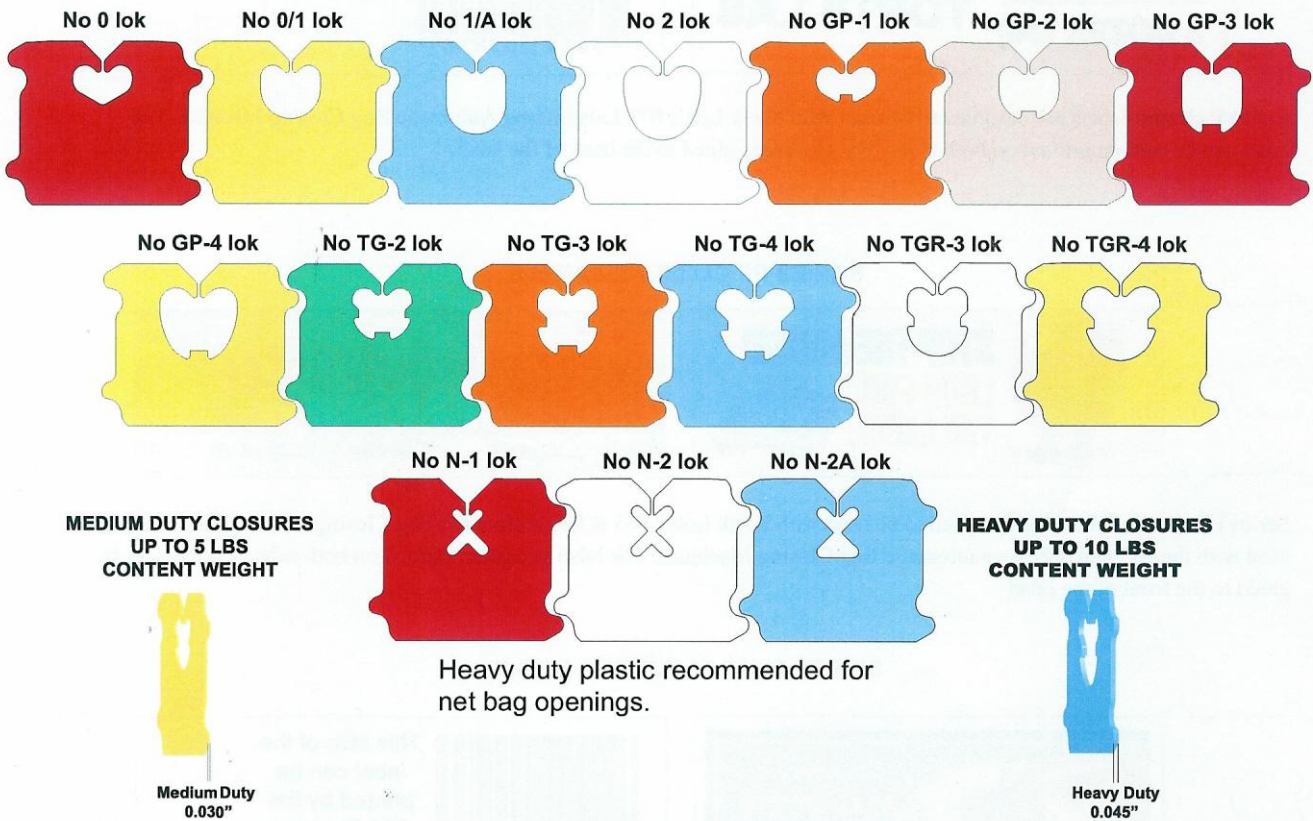

Labels glued to a medium duty closure are manufactured on rolls containing 1,500 labels with 10 rolls per carton (15M).

Labels glued to a heavy duty closure are manufactured on rolls containing 1,300 labels with 10 rolls per carton (13M).

# AUTOMATIC BAG CLOSURES-LABELS

## Series CJ & CFJ

Series J with "I" webbing. Closures are connected by small plastic 'nubs'.

Series J with "NRP" webbing. Closures are connected using a patented 'wing' design.

All lok openings are available with either of the above web designs. All closures are available in either medium duty (0.030" thick) or heavy duty (0.045" thick) plastic.

### SPECIFICATIONS

Minimum Order Quantity:	
Series CJ, CFJ: .....	45,000
Label Size: .....	1-15/16" wide x 2-1/4" deep
Plastic Thickness:	
Medium Duty: .....	0.030"
Heavy Duty: .....	0.045"
Lok Opening Sizes: .....	0, 0/1, 1/A, 2, GP-1, GP-2, GP-3, GP-4, TG-2, TG-3, TG-4, TGR-3, TGR-4, N-1, N-2
Plastic Colors:	
Medium Duty: .....	White, Red, Blue, Orange, Green, Yellow, Tan
Heavy Duty: .....	White, Blue, Red
Approximate Shipping Weights:	
Series CJ, CFJ (medium duty): .....	15M Packs, 29 Lbs
Series CJ, CFJ (heavy duty): .....	13M Packs, 34 Lbs